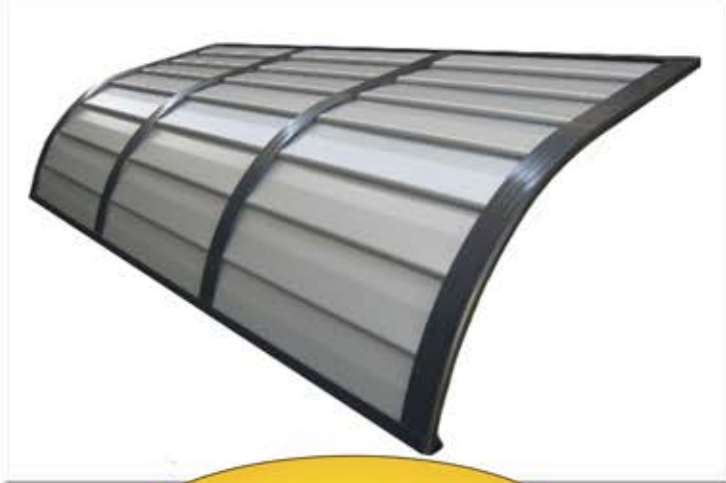

ALUMINIUM WINDOW HOODS

Stylish and Modern Protection!

AVAILABLE IN CURVED
OR FLAT DESIGNS