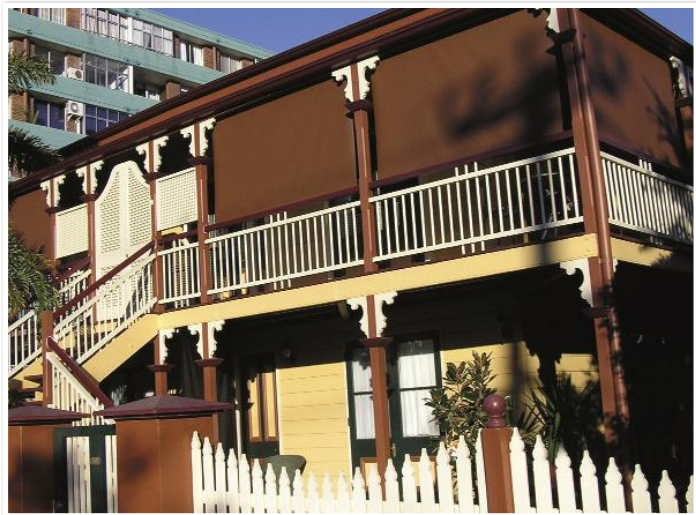

FABRIC SPRING OPERATED ROLL-UP AWNINGS

Fabric Roll-Up Awnings that are ideally suited for areas that get full sun and have easy access!

Sunmatic Spring Operated Locking Arm

A traditional Australian designed, spring roll-up Awning with side guides and stand out lock arm.

- Automatic locking arm will lock in any position
- Easy feel spring assembly with a quiet spring operation
- 60mm galvanised roller tube
- Anti corrosive components
- Stainless steel components optional for coastal applications
- Ideal for low-set windows with easy access

OPTIONAL:
HEADBOX
STAINLESS STEEL
GUIDES

Sunfree Spring Operated No Guides

An exterior roller blind system with a very easy pull down & hook design.

- Simple tie down options
- Easy spring assembly
- 60mm galvanised roller tube
- Anti corrosive components
- Does not interfere with existing post mouldings & fretwork

FABRIC SPRING OPERATED ROLL-UP AWNINGS

Privacy and Shade! Ideal for Verandahs, Decks and Patios!

Powder Coated Aluminium Side Channel

Suntrak Spring Operated Channel Guide

With Suntrak's unique aluminium side channel, simply pull down and let go. It eliminates light gaps at the sides and has a very quiet spring operation.