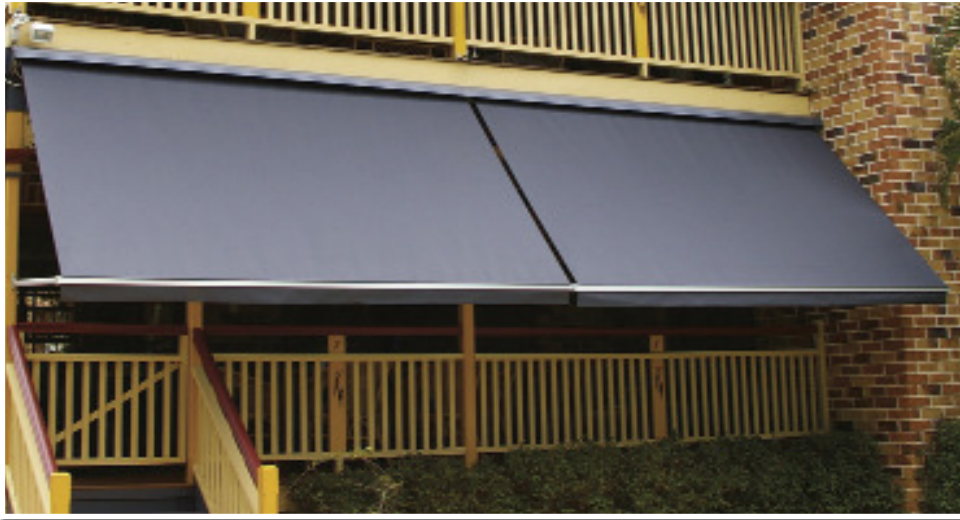

QUALITY EUROPEAN
COMPONENTRY

Optional Control Box

Sunesta Rope – Tape Controls

Ideal for high set windows.

- Spring tensioned arm assembly
- Internal control option for high level buildings
- 5 Sided tube front rail
- Anti corrosive components
- Optional headbox available

ELECTRIC OPTIONS: TIMERS, SUN &
WIND SENSORS, FULL AUTOMATION,
WIRELESS, REMOTE CONTROL

HOME MOTION by
somfy.

- Easily rolled up when not required.
- Spring loaded arms tension fabric.
- European componentry.
- Available in many fabrics and colours (refer to individual fabric swatches).
- We make our products to order, so together we'll create an Awning to suit your lifestyle & requirements.

FABRIC DROP ARM AWNINGS

An Awning ideal for use in large exposed areas!

The Sunbusta Drop Arm Awning has the same functions and versatility as the Sunesta and Sunmax, but with much heavier componentry making it the perfect solution for larger areas that require protection.