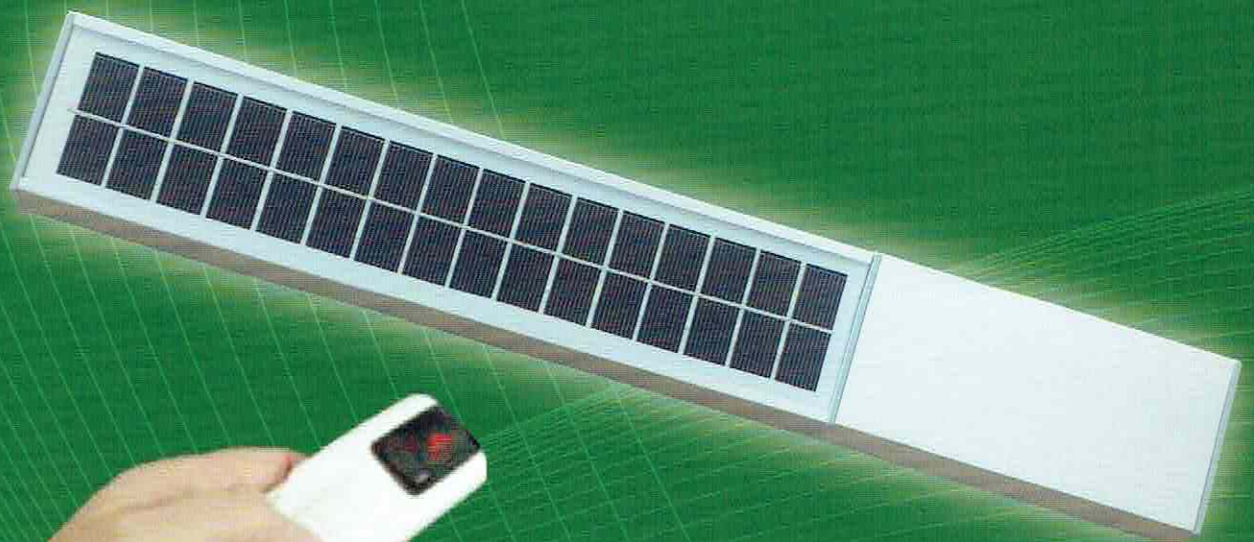

SERIES
BY OZROLL

e-solarPRO

AFFORDABLE | SIMPLE | EFFICIENT

OZROLL IS PROUD TO PRESENT **e-solarPRO**

The Modular Solar Drive System

- Fast and simple installation - no drilling
- Environmentally friendly
- Renewable energy
- No electricians required
- Remote operation
- 5 year guarantee on motors
- Powerful LiFe PO4 battery
- **ONLY REQUIRES 1 HOUR OF DIRECT SUNLIGHT PER DAY!**

OZROLL

We Simply Do It Better

e-solarPRO - Premium Solar Automation for Roller Shutters, Outdoor Blinds & Awnings

The e-solarPRO consists of a sleek, preassembled module which collects energy from the sun by accepting charge through a solar panel while storing the energy in high performance LiFePO4 batteries which are located in the command centre at opposite end of the module.

The command centre incorporates not only the batteries but also an intelligent printed circuit board and a radio frequency receiver, which allows communication with a remote control.

The e-solarPRO is designed to work in conjunction with other members from the E-Series range, including Ozroll's T-Series 12 Volt tubular motors and E-Trans hand held remotes.

Installation is as simple as connecting the two female terminals, from Ozrolls T-Series motor range, to the two male E-Solar Pro terminals, then fixing the e-solarPRO module to the exterior of the application using unique 'click and go' clips, which make not only the installation easy but also any future servicing, and installation is complete.